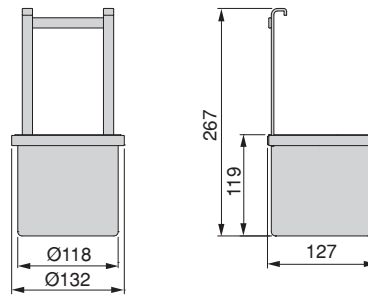

Titane cutlery holder

Cod.	
89650	35
	1
Steel