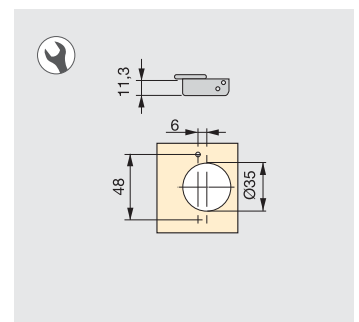

Plastic

Full overlay hinge

$B = 15 + D - S$

X91     

Description	Cod. 	
Screw-on	10400 52	200

Steel

Half overlay hinge

$B = 5 + D - S$

X91     

Description	Cod. 	
Screw-on	10402 52	200

Steel

Insert hinge

$B = D + F - 4$

X91     

Description	Cod. 	
Screw-on	10404 52	200

Steel

Screw-on plate with eccentric regulation

X91

Height	Cod. 	
0	10415 52	200
2	10416 52	200

Steel

Steel cover plate

X91

Cod. 		
10448	52	1000
Steel		

Steel cover plate