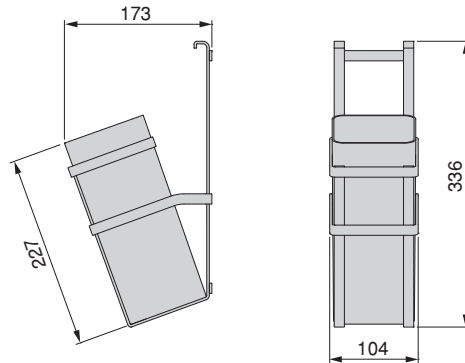

Titane knife holders

Cod.	
89649	35
	1
Steel	

Titane cutlery holder