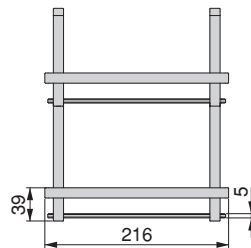

Titane shelf for spices jars