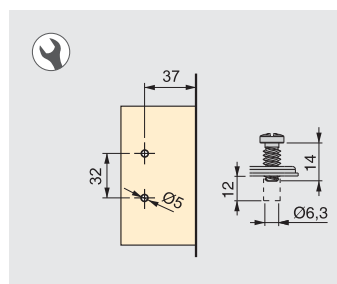

Screw-on plate with eccentric regulation

X91

Height	Cod. 	
0	10415 52	200
2	10416 52	200

Steel

Steel cover plate

X91

Cod. 		
10448	52	1000
Steel		

Steel cover plate

X91

Cod. 		
10449	52	1.000
Steel		

Screw

X91

Cod. 		
50397	52	1.000
Steel		

Screw-on plate

X95

Height	Cod. 		
-2	10303	07	200
0	10304	07	200
2	10310	07	200
Steel			

Euro screw plate

X95

Height	Cod. 		
-2	10305	07	200
0	10306	07	200
2	10311	07	200
Steel			