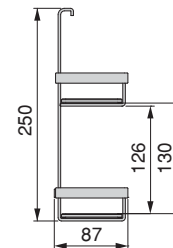

Titane shelf for spices jars