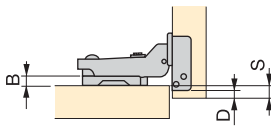

Plastic

Full overlay hinge

$B = 15 + D - S$

X91     

Description	Cod. 	
Screw-on	10400 52	200

Steel

Half overlay hinge

$B = 5 + D - S$

X91     

Description	Cod. 	
Screw-on	10402 52	200

Steel

Insert hinge

$B = D + F - 4$

X91     

Description	Cod. 	
Screw-on	10404 52	200

Steel