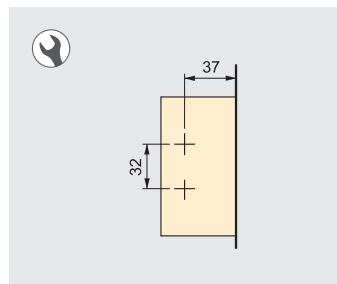

Screw-on plate with eccentric regulation

X91

Height	Cod. 	
0	10415 52	200
2	10416 52	200

Steel

Steel cover plate

X91

Cod. 		
10448	52	1000
Steel		

Steel cover plate

X91

Cod. 		
10449	52	1.000
Steel		

Screw

X91

Cod. 		
50397	52	1.000
Steel		

Screw-on plate

X95

Height	Cod. 		
-2	10303	07	200
0	10304	07	200
2	10310	07	200
Steel			

Euro screw plate

X95

Height	Cod. 		
-2	10305	07	200
0	10306	07	200
2	10311	07	200
Steel			