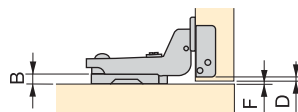

Plastic

Full overlay hinge

$B = 15 + D - S$

X91     

Description	Cod. 	
Screw-on	10400 52	200

Steel

Half overlay hinge

$B = 5 + D - S$

X91     

Description	Cod. 	
Screw-on	10402 52	200

Steel

Insert hinge

$B = D + F - 4$

X91     

Description	Cod. 	
Screw-on	10404 52	200

Steel