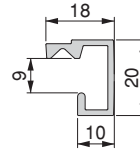

Titane profile and accessories for hanging