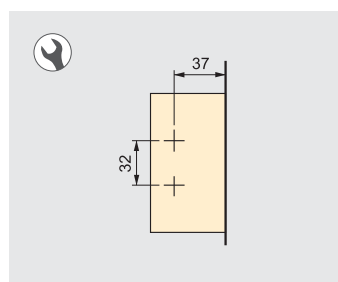

Plastic

Full overlay hinge

$B = 15 + D - S$

X91     

Description	Cod. 	
Screw-on	10400 52	200

Steel

Half overlay hinge

$B = 5 + D - S$

X91     

Description	Cod. 	
Screw-on	10402 52	200

Steel

Insert hinge

$B = D + F - 4$

X91     

Description	Cod. 	
Screw-on	10404 52	200

Steel

Screw-on plate with eccentric regulation

X91

Height	Cod. 	
0	10415 52	200
2	10416 52	200

Steel

Steel cover plate

X91

Cod. 		
10448	52	1000
Steel		

Steel cover plate